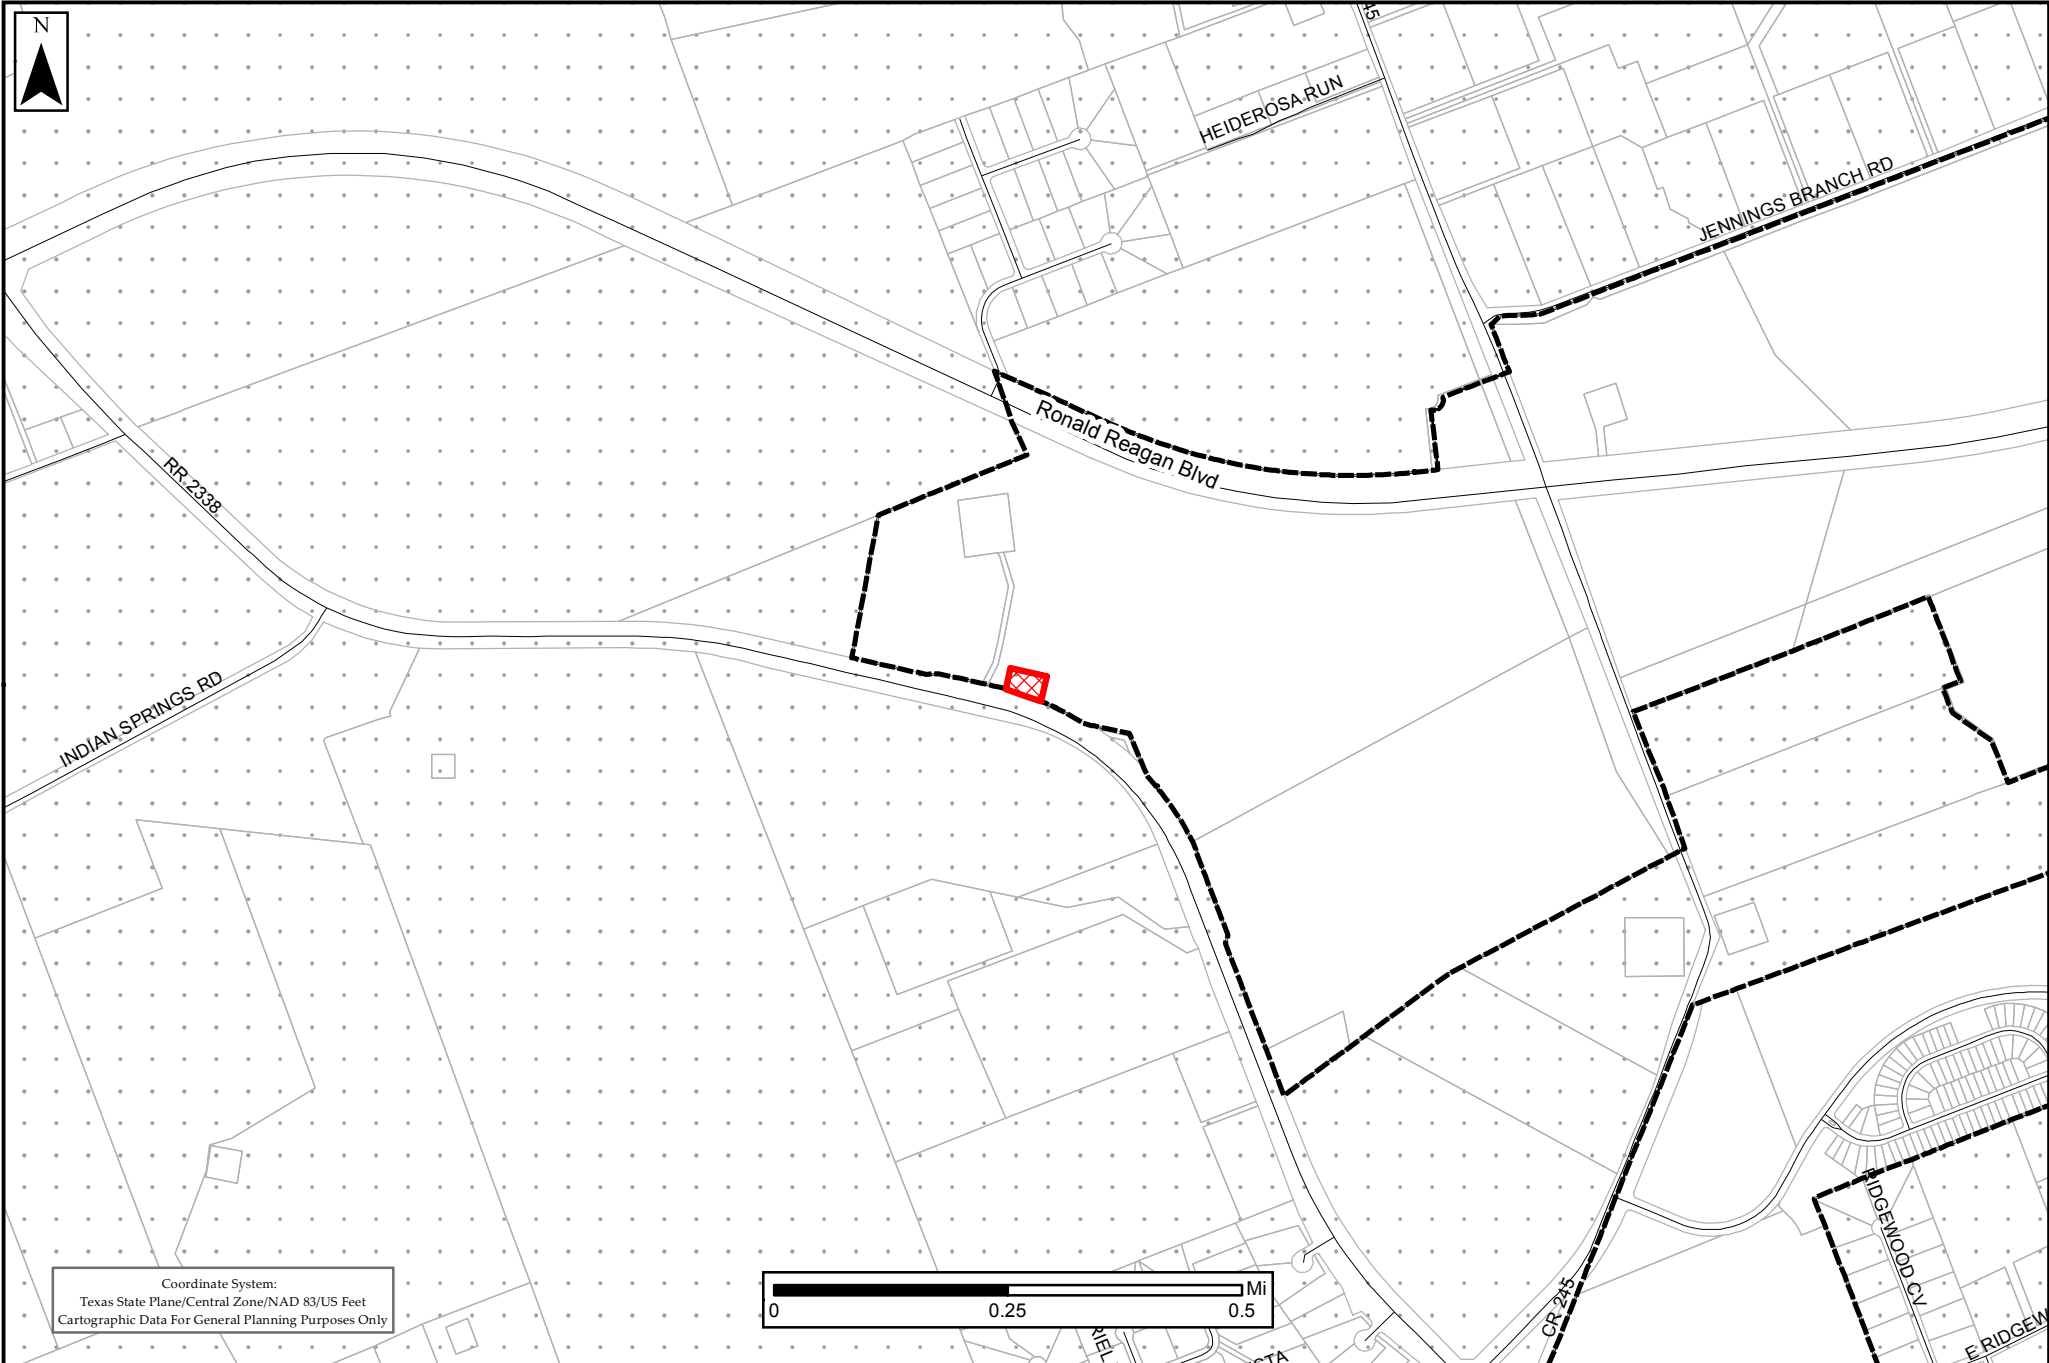

Location Map 2019-1-ANX Exhibit #1

- Legend
- Site
 - Parcels
 - City Limits
 - Georgetown ETJ

Coordinate System:
Texas State Plane/Central Zone/NAD 83/US Feet
Cartographic Data For General Planning Purposes Only