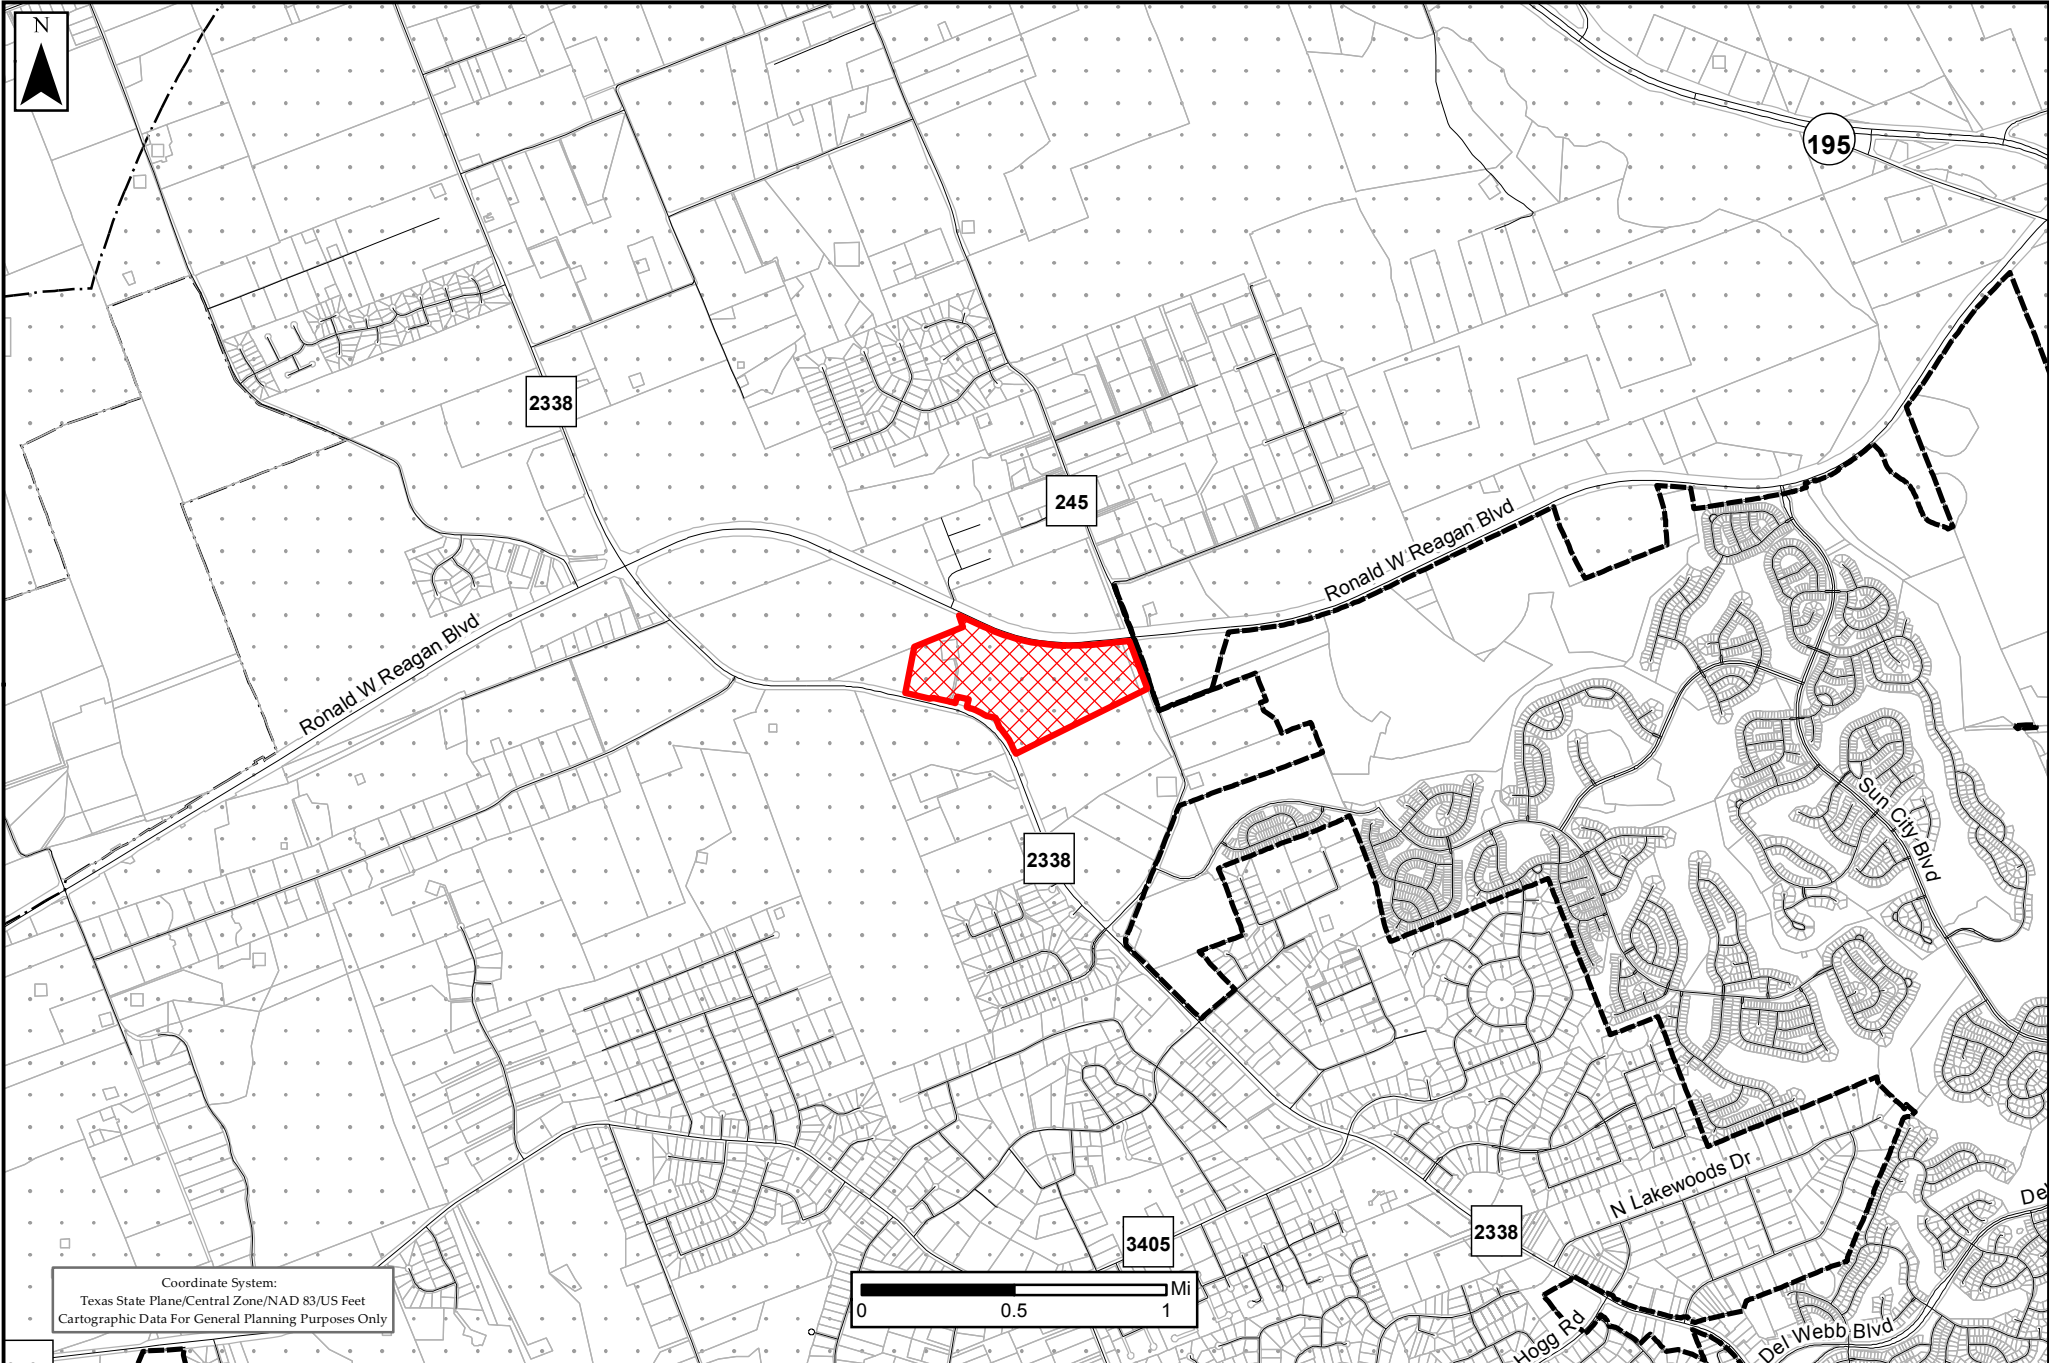

# Location Map ANX-2017-006 Exhibit #1

- Legend
- Site
  - Parcels
  - City Limits
  - Georgetown ETJ

Coordinate System:  
Texas State Plane/Central Zone/NAD 83/US Feet  
Cartographic Data For General Planning Purposes Only