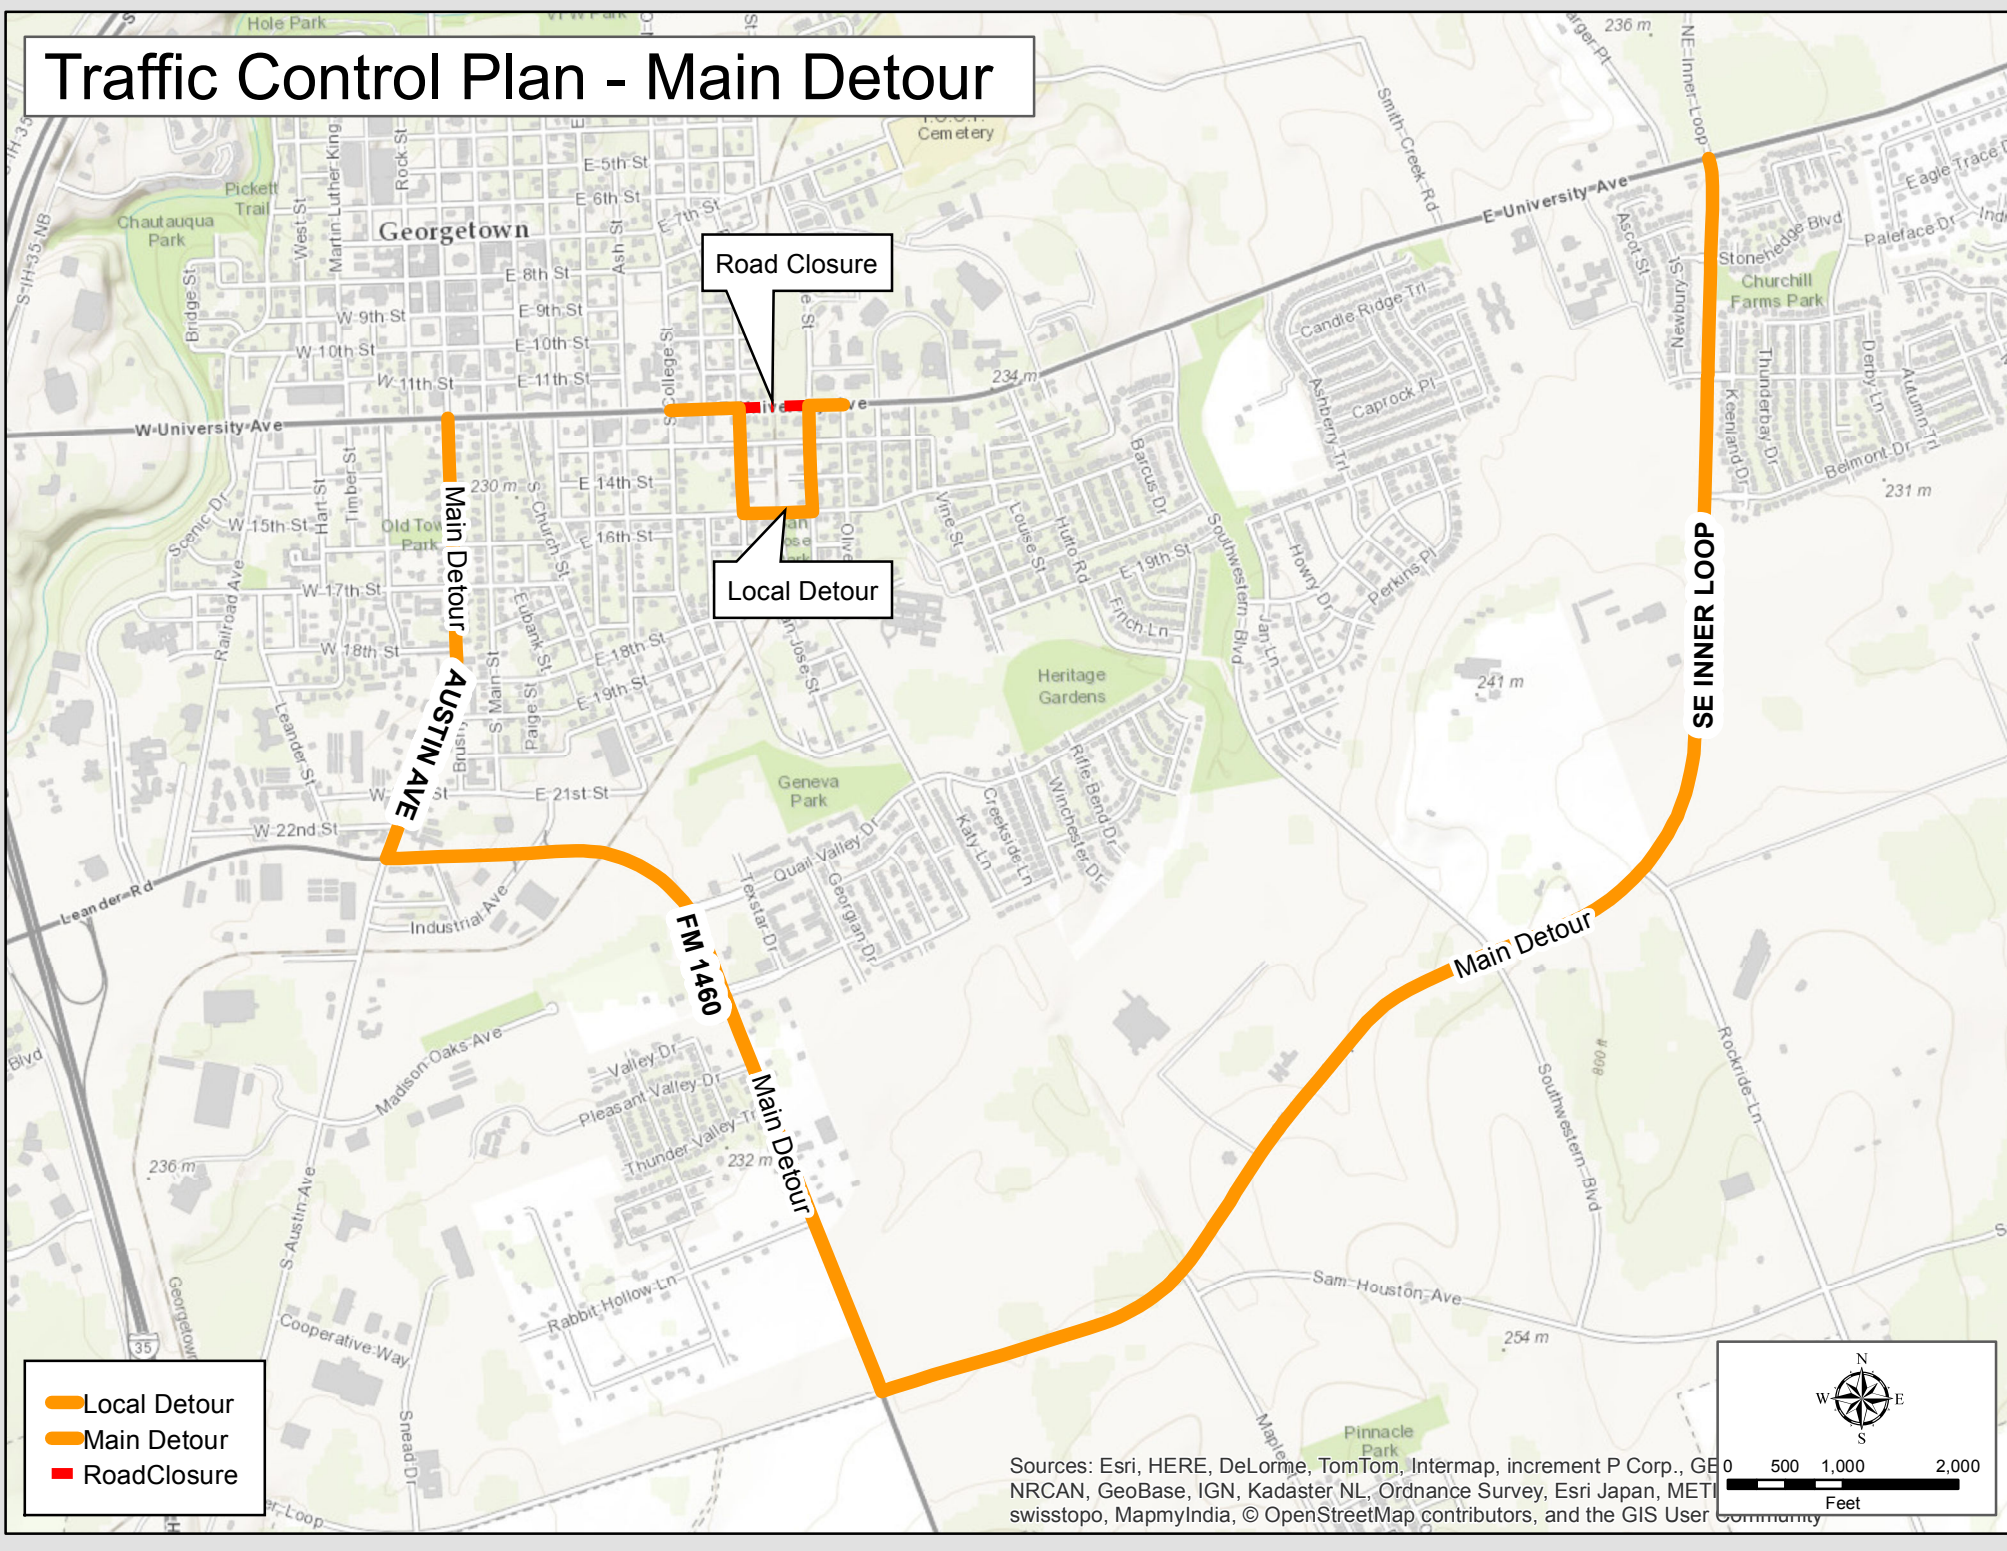

Traffic Control Plan - Main Detour

Road Closure

Local Detour

Main Detour
AUSTIN AVE

FM 1460

Main Detour

Main Detour

SE INNER LOOP

- Local Detour
- Main Detour
- Road Closure

Sources: Esri, HERE, DeLorme, TomTom, Intermap, increment P Corp., GEBCO, Swisstopo, MapmyIndia, © OpenStreetMap contributors, and the GIS User Community