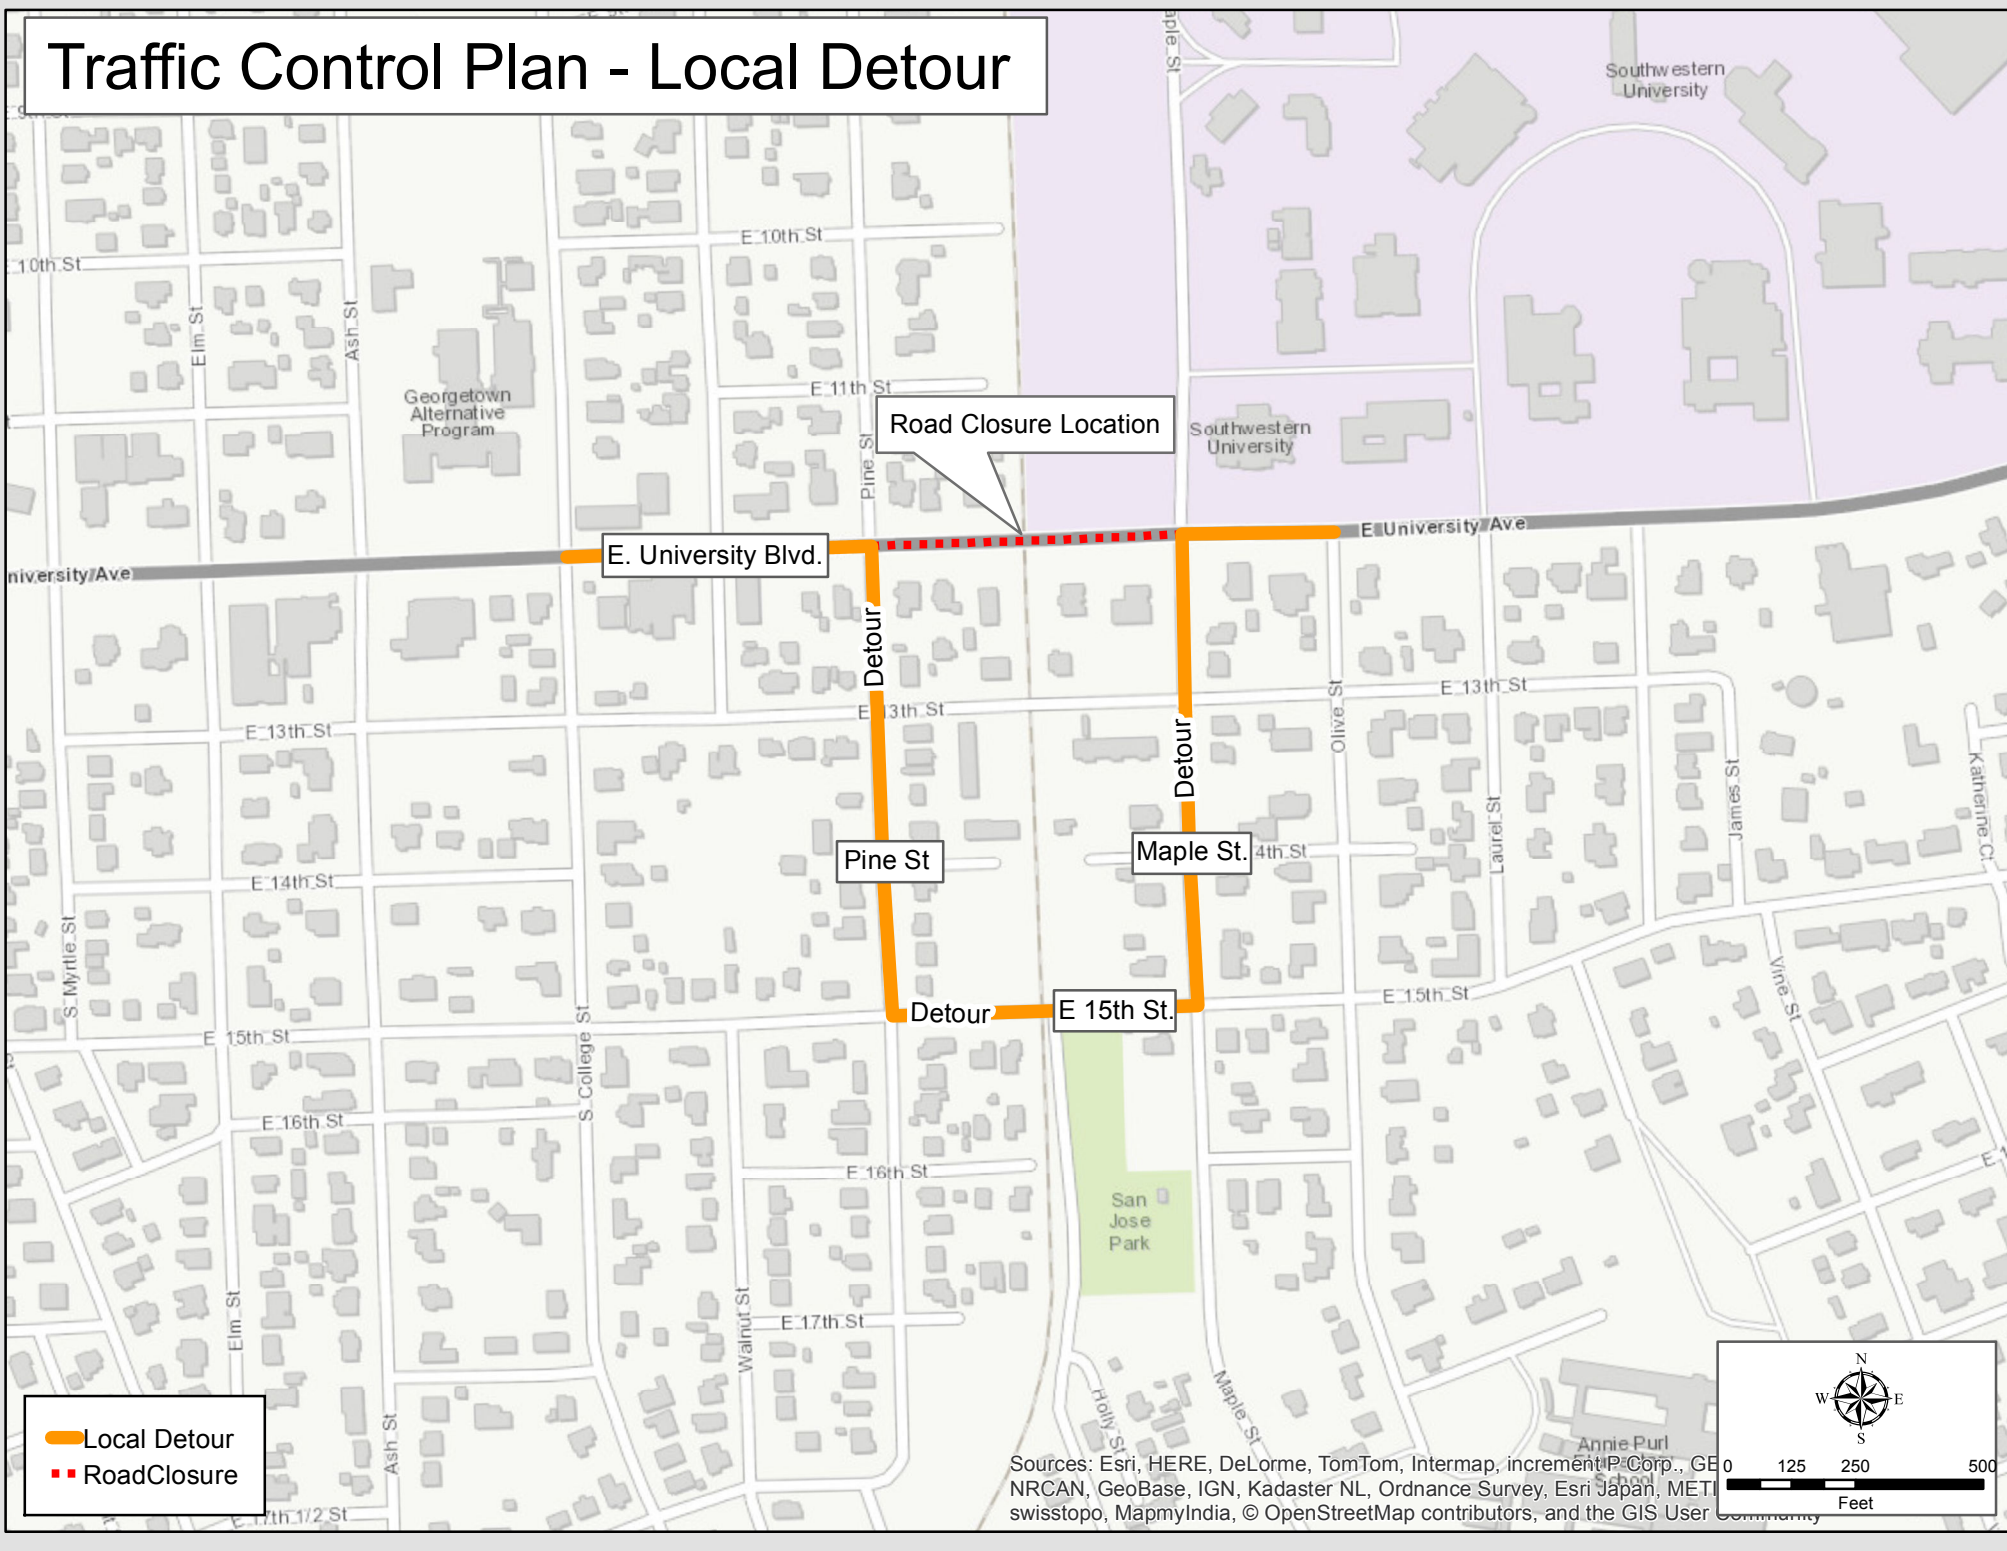

# Traffic Control Plan - Local Detour

- Local Detour
- Road Closure

Sources: Esri, HERE, DeLorme, TomTom, Intermap, increment P Corp., GEBCO, Swisstopo, MapmyIndia, © OpenStreetMap contributors, and the GIS User Community